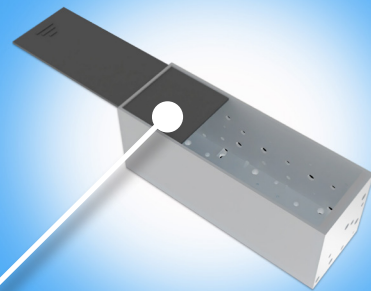

FEATURES:

- Easy to use
- Portable
- Great tool for creativity/learning

PATENT INFORMATION:

Patent pending.

SUMMARY:

This is a crafting invention and a decorative item. Suitable for every season and any special event. This has many possibilities in quite a few areas... such as the semi/blind people can learn shapes, textures, colors and have fun while using this kit: it can be helpful for rehabilitation purposes say for some who has dexterity problems and again it is very creative friendly too.

This works with little effort but with holes around the body unit, in this holes you place your parts and pieces to create a decorative piece. The hatch allows the parts and pieces to be stored together. No more lost items or extra storage space needed.